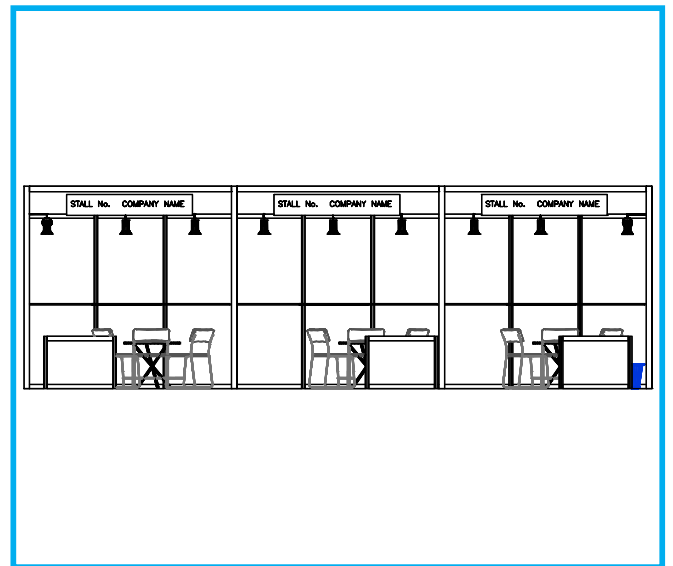

Standard Booth (27 sqm)

3D View

Front

Plan

Standard Booth Fittings

Lockable cabinet	3
Round Table	3
Chairs	9
Spotlights	9
Shelves	9
Dustbin	3
Needle Punch Carpet	3
Fascia Name	3
Electric Socket	1KW power supply