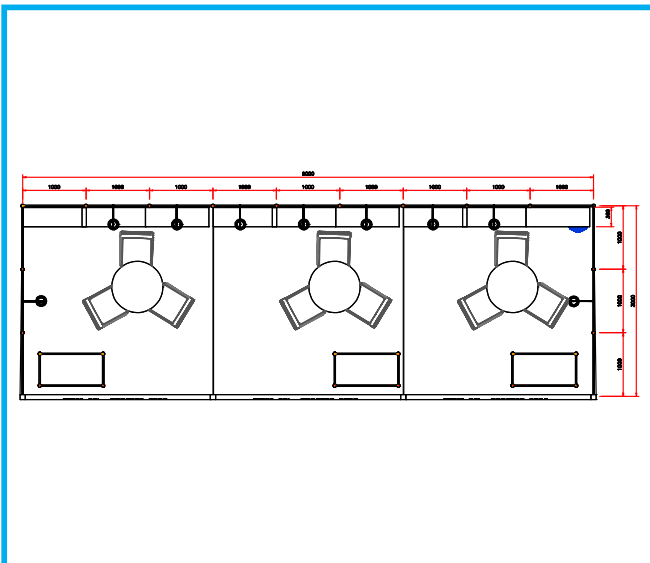

Standard Booth (27 sqm)

3D View

Front

Plan

Standard Booth Fittings

Lockable cabinet	3
Round Table	3
Chairs	9
Spotlights	9
Shelves	9
Dustbin	3
Needle Punch Carpet	3
Fascia Name	3
Electric Socket	1KW power supply