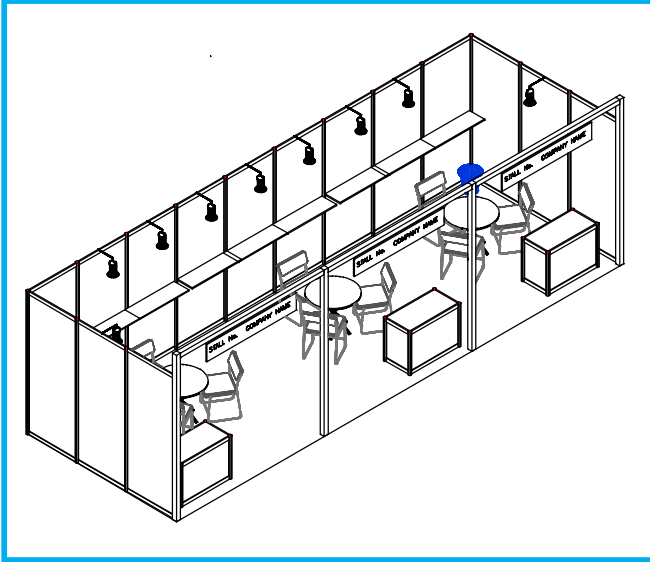

Standard Booth (27 sqm)

3D View

Front

Plan

Standard Booth Fittings

Lockable cabinet	3
Round Table	3
Chairs	9
Spotlights	9
Shelves	9
Dustbin	3
Needle Punch Carpet	3
Fascia Name	3
Electric Socket	1KW power supply