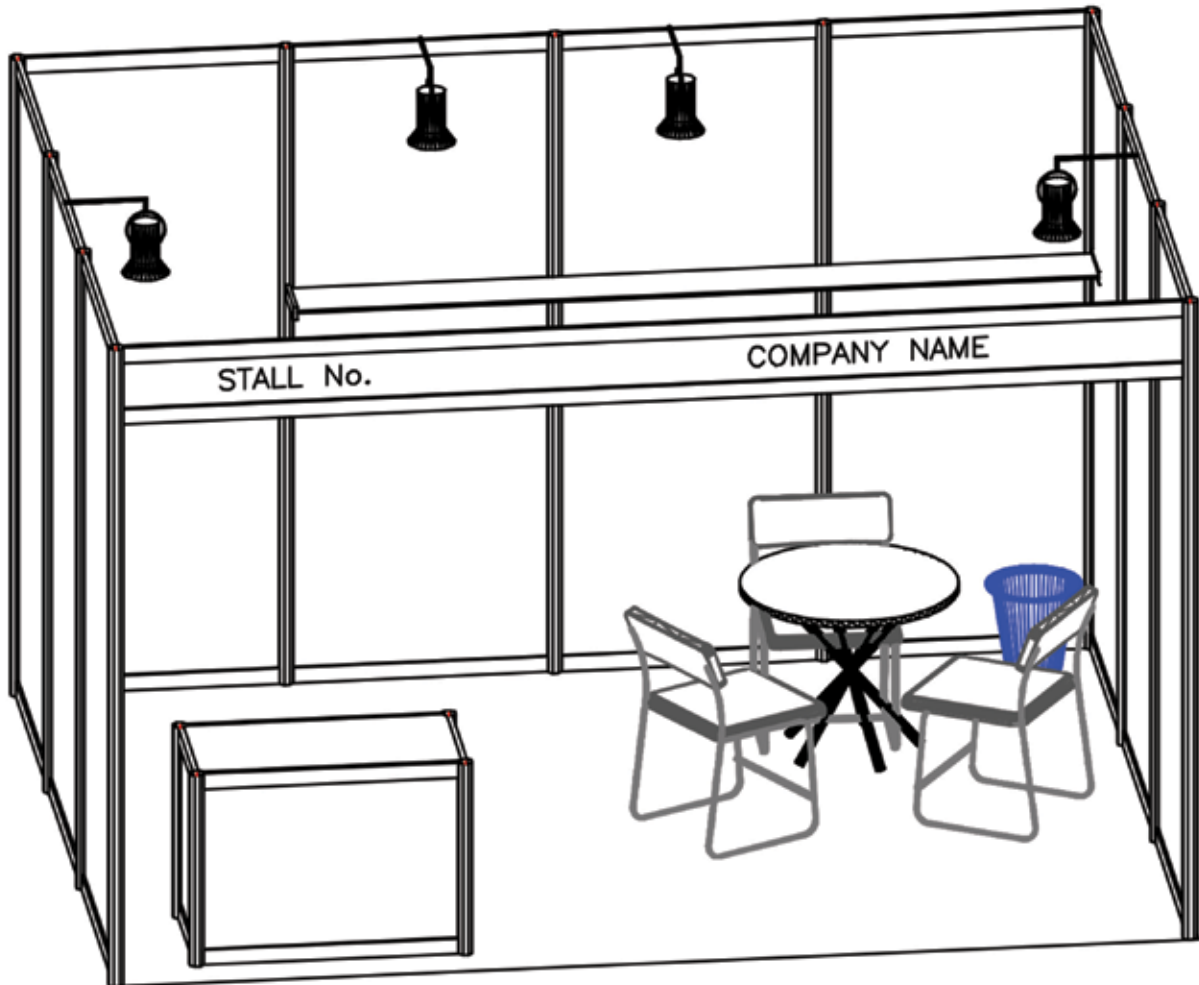

Standard Booth (4m x 3m = 12 sqm)

Standard Booth Fittings

Lockable cabinet	1
Round Table	1
Chairs	3
Spotlights	4
Shelves	4
Dustbin	1
Needle Punch Carpet	1
Fascia Name	1
Electric Socket	1KW power supply