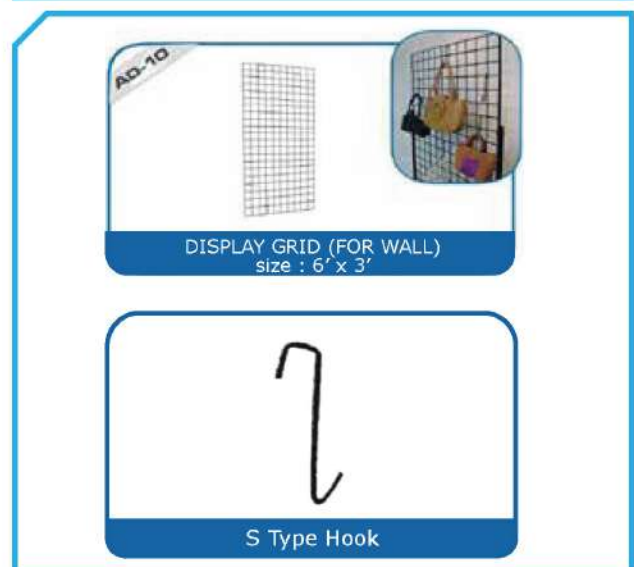

15-16-17 May 2025

Bombay Exhibition Center, Mumbai

Standard Booth Fitting (3m x 3m = 9 sqm) (Option 2)

Standard Booth Fittings

Lockable cabinet	1
Round Table	1
Chairs	3
Spotlights	3
Shelves	0
Dustbin	1
Needle Punch Carpet	1
Fascia Name	1
Electric Socket	1 KW power supply
Display Grid	2
Hooks	20