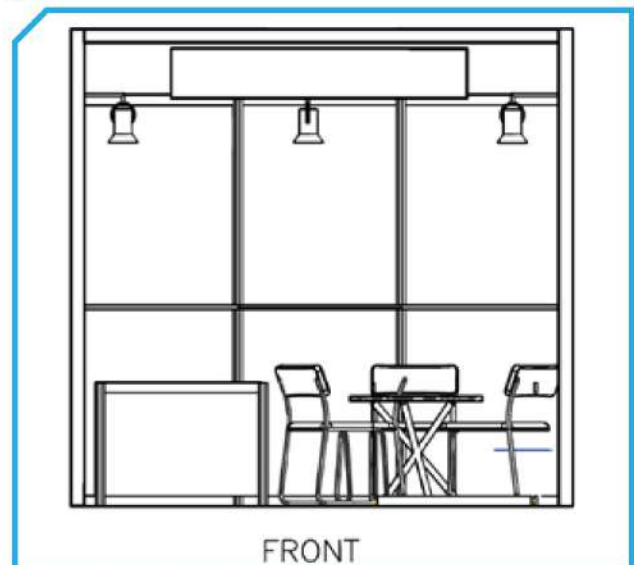

15-16-17 May 2025

Bombay Exhibition Center, Mumbai

Standard Booth Fitting (3m x 3m = 9 sqm) (Option 2)

Standard Booth Fittings

Lockable cabinet	1
Round Table	1
Chairs	3
Spotlights	3
Shelves	0
Dustbin	1
Needle Punch Carpet	1
Fascia Name	1
Electric Socket	1 KW power supply
Display Grid	2
Hooks	20