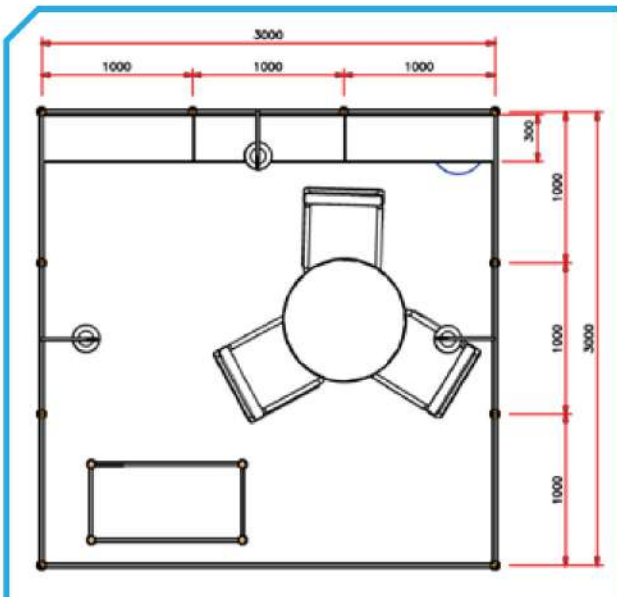

15-16-17 May 2025

Bombay Exhibition Center, Mumbai

Standard Booth Fitting (3m x 3m = 9 sqm) (Option 2)

Standard Booth Fittings

Lockable cabinet	1
Round Table	1
Chairs	3
Spotlights	3
Shelves	0
Dustbin	1
Needle Punch Carpet	1
Fascia Name	1
Electric Socket	1 KW power supply
Display Grid	2
Hooks	20