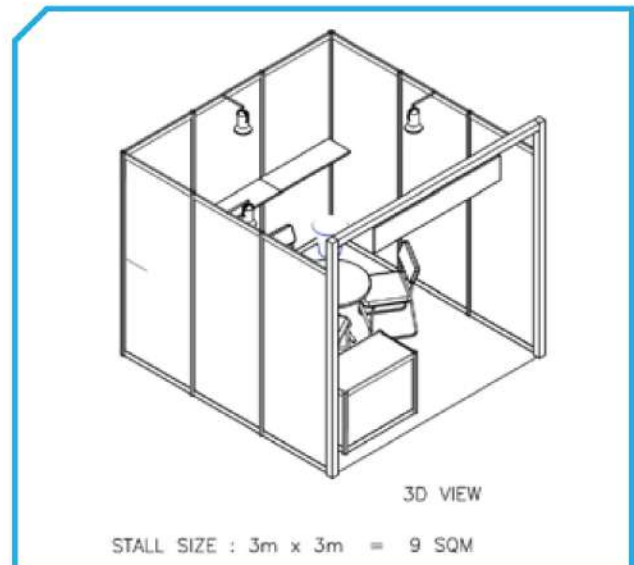

15-16-17 May 2025

Bombay Exhibition Center, Mumbai

Standard Booth Fitting (3m x 3m = 9 sqm) (Option 2)

Standard Booth Fittings

Lockable cabinet	1
Round Table	1
Chairs	3
Spotlights	3
Shelves	0
Dustbin	1
Needle Punch Carpet	1
Fascia Name	1
Electric Socket	1 KW power supply
Display Grid	2
Hooks	20