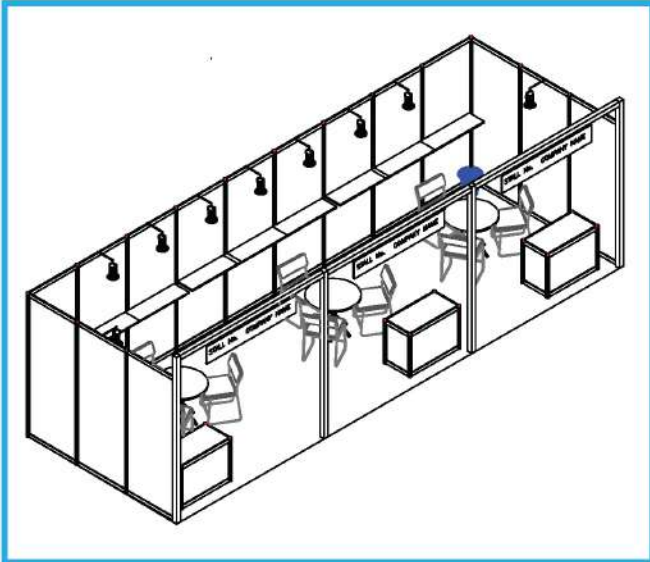

15-16-17 May 2025

Bombay Exhibition Center, Mumbai

Standard Booth (27 sqm)

3D View

Front

Plan

Standard Booth Fittings	
Lockable cabinet	3
Round Table	3
Chairs	9
Spotlights	9
Shelves	9
Dustbin	3
Needle Punch Carpet	3
Fascia Name	3
Electric Socket	1KW power supply