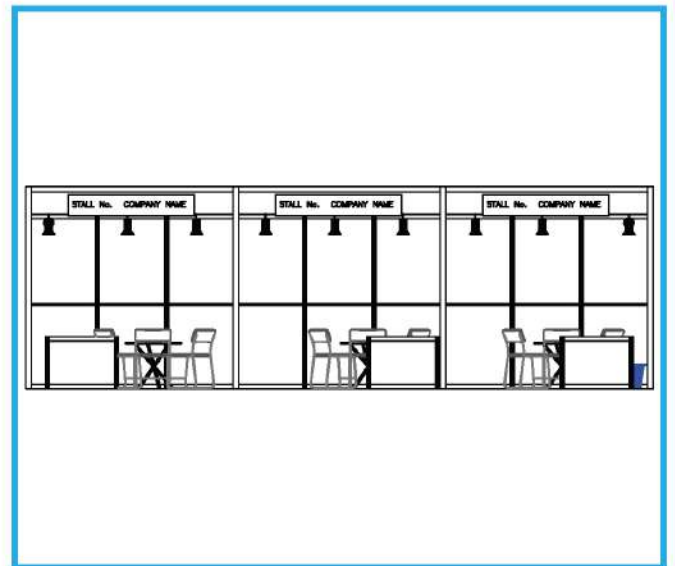

15-16-17 May 2025

Bombay Exhibition Center, Mumbai

Standard Booth (27 sqm)

3D View

Front

Plan

Standard Booth Fittings	
Lockable cabinet	3
Round Table	3
Chairs	9
Spotlights	9
Shelves	9
Dustbin	3
Needle Punch Carpet	3
Fascia Name	3
Electric Socket	1KW power supply