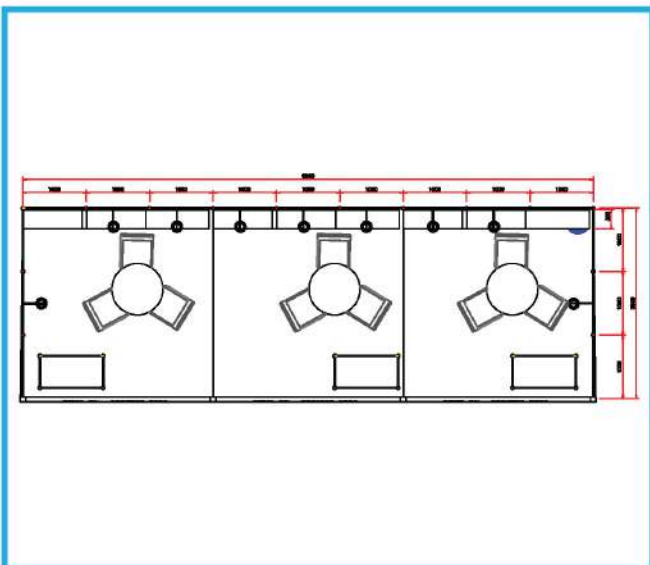

15-16-17 May 2025

Bombay Exhibition Center, Mumbai

Standard Booth (27 sqm)

3D View

Front

Plan

Standard Booth Fittings	
Lockable cabinet	3
Round Table	3
Chairs	9
Spotlights	9
Shelves	9
Dustbin	3
Needle Punch Carpet	3
Fascia Name	3
Electric Socket	1KW power supply