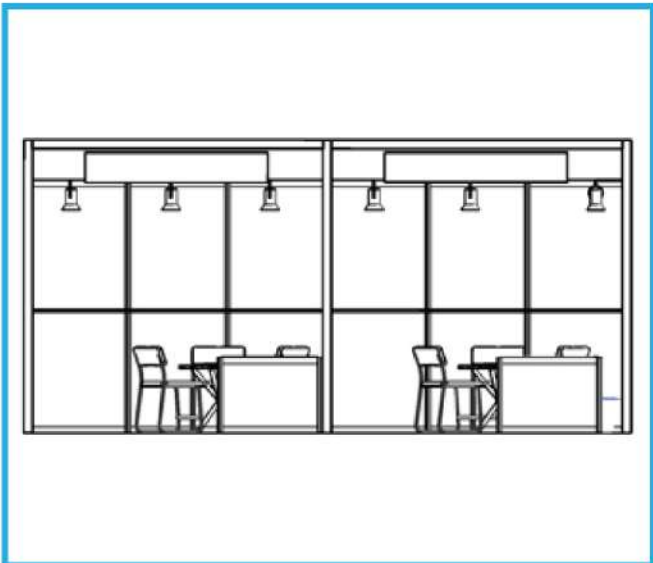

## Standard Booth (18 sqm)

3D View

Plan

Front

### Standard Booth Fittings

Lockable cabinet	2
Round Table	2
Chairs	6
Spotlights	6
Shelves	6
Dustbin	2
Needle Punch Carpet	2
Fascia Name	2
Electric Socket	1KW power supply