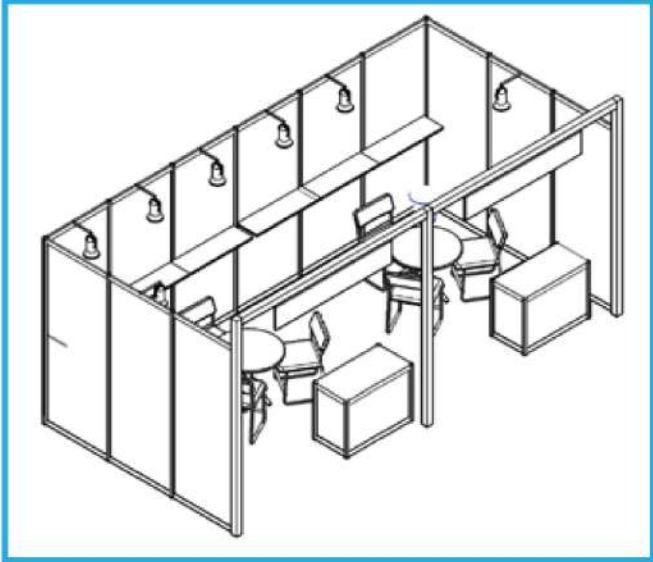

## Standard Booth (18 sqm)

3D View

Plan

Front

### Standard Booth Fittings

Lockable cabinet	2
Round Table	2
Chairs	6
Spotlights	6
Shelves	6
Dustbin	2
Needle Punch Carpet	2
Fascia Name	2
Electric Socket	1KW power supply