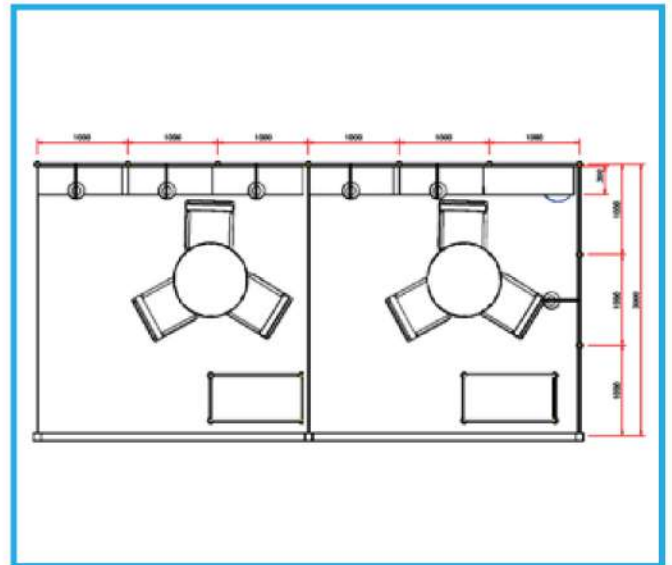

## Standard Booth (18 sqm)

3D View

Plan

Front

### Standard Booth Fittings

Lockable cabinet	2
Round Table	2
Chairs	6
Spotlights	6
Shelves	6
Dustbin	2
Needle Punch Carpet	2
Fascia Name	2
Electric Socket	1KW power supply