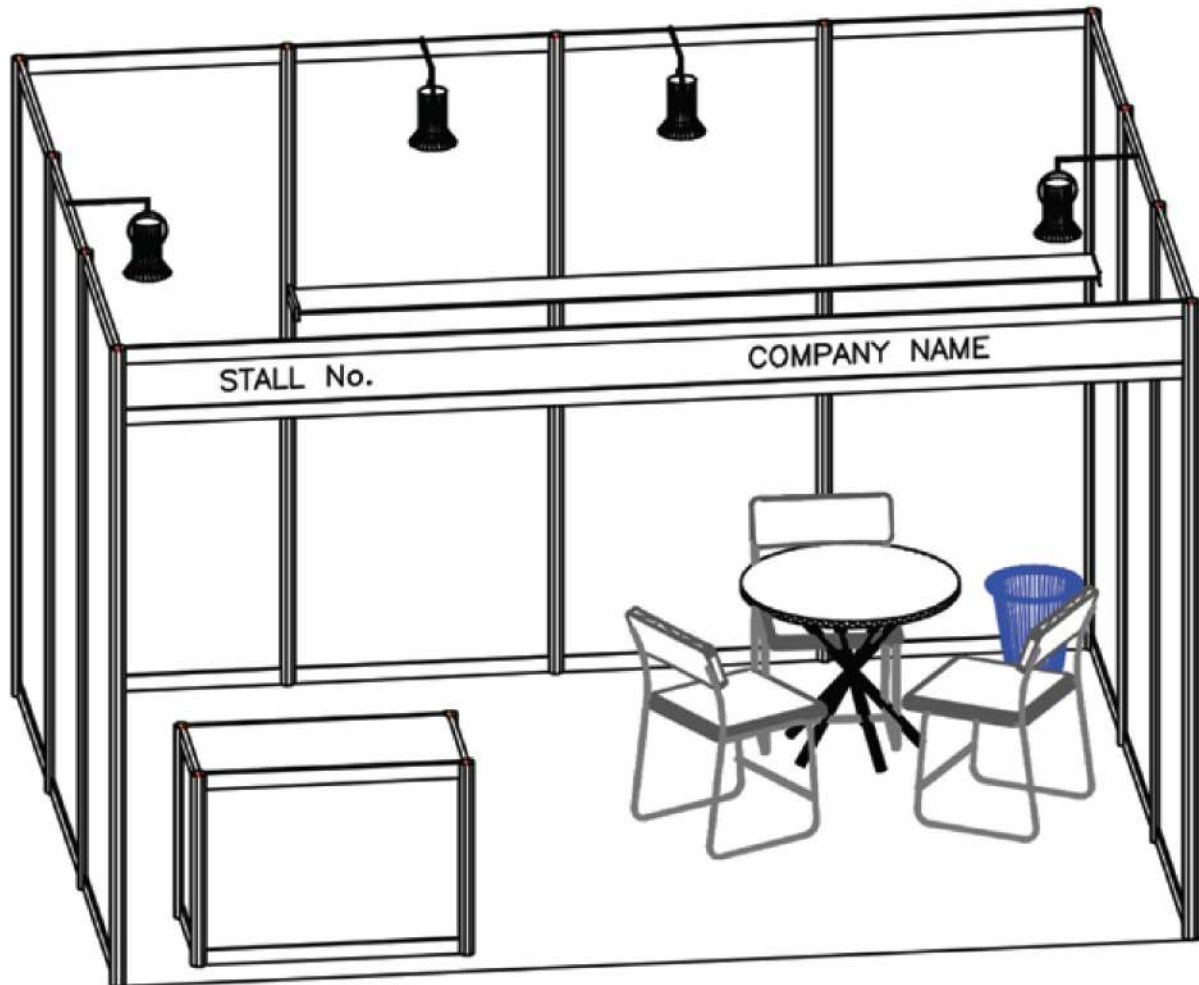

15-16-17 May 2025

Bombay Exhibition Center, Mumbai

Standard Booth (4m x 3m = 12 sqm)

Standard Booth Fittings

Lockable cabinet	1
Round Table	1
Chairs	3
Spotlights	4
Shelves	4
Dustbin	1
Needle Punch Carpet	1
Fascia Name	1
Electric Socket	1KW power supply